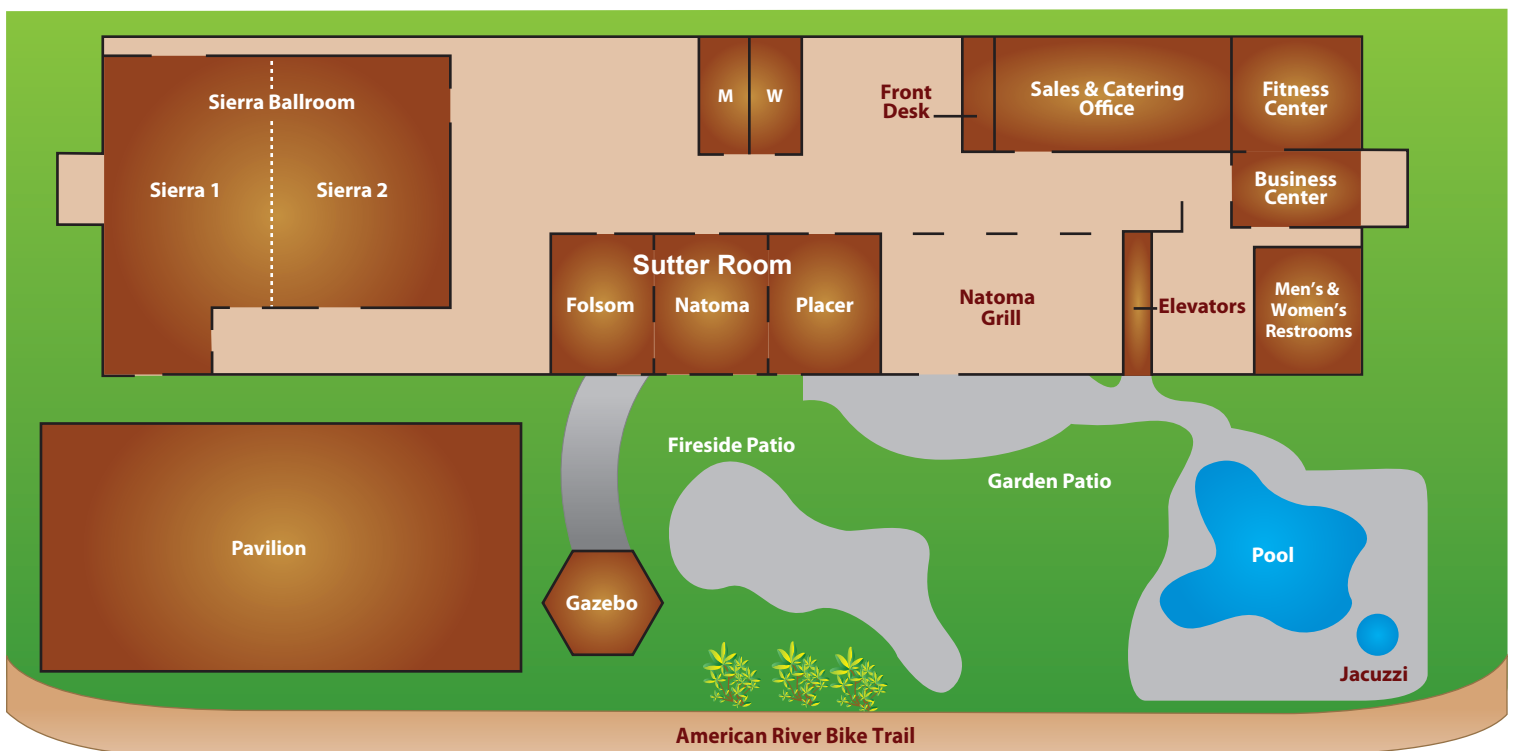

- 10,000 Sq Ft. of flexible meeting space
- Largest Ballroom is 3,500 sqft, 280 banquet style
- 136 beautifully appointed rooms
- Six 1-bedroom suites with wood burning fireplaces
- Complimentary parking
- Wedding Specialists—Three elegant indoor ballrooms, two outdoor ceremony sites

Meeting Room Capacity & Specs

Room	Classroom	U-Shape	Rounds	Hollow Square	Theatre	Width	Length	Height	Square Feet
Sierra Ballroom	210	70	280	85	350	41 ft	87 ft	10 ft	3500 sq ft
Sierra I	80	35	110	45	140	41 ft	50 ft	10 ft	2000 sq ft
Sierra II	60	30	80	35	120	41 ft	37 ft	10 ft	1500 sq ft
Folsom	32	24	50	26	50	24 ft	26 ft	10 ft	637 sq ft
Natoma	28	20	50	24	50	24 ft	26 ft	10 ft	637 sq ft
Placer	32	24	50	26	50	24 ft	25 ft	10 ft	624 sq ft
Sutter Room	80	50	120	50	150	24ft	77 ft	10 ft	1900 sq ft
Pavilion	120	70	170	80	200	38 ft	77 ft	10 ft -15 ft	2900 sq ft
Patio	N/A	N/A	100	N/A	200				
Gazebo	N/A	N/A	100	N/A	250				