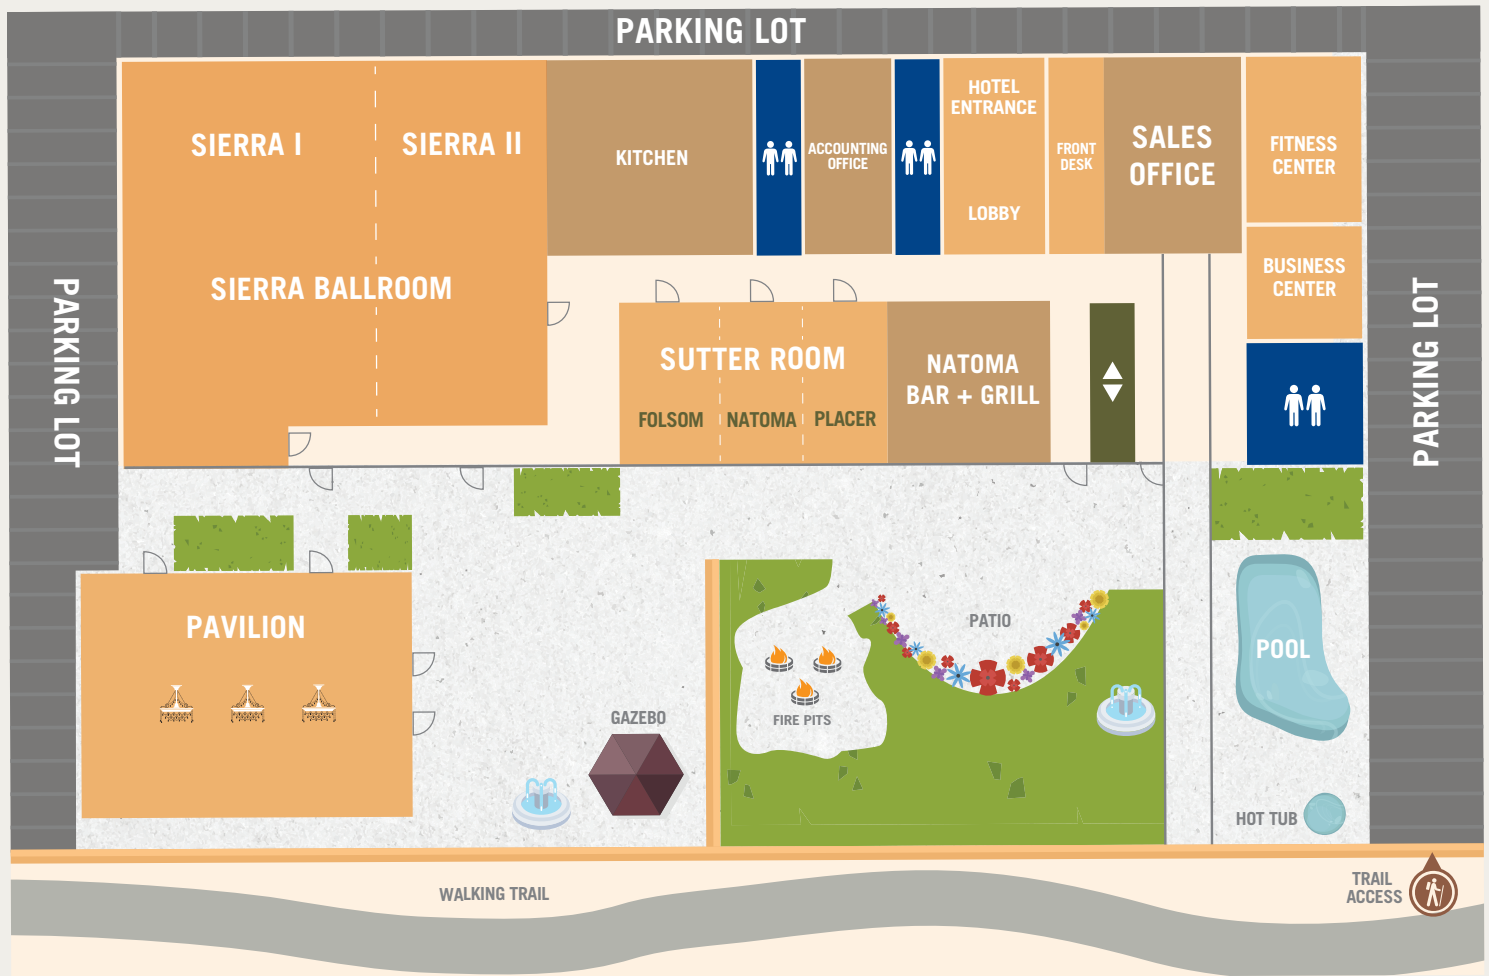

Charming Property with Meeting & Event Facilities create an ideal location for Conferences, Seminars, Weddings & Other Social Parties.

- ▶ 10,000 sqft Total of Event Space
- ▶ Largest Ballroom is 3,500 sqft
- ▶ 136 Beautifully Appointed Hotel Rooms
- ▶ Six 1-Bedroom Suites with Wood Burning Fireplaces & Whirlpool Tubs
- ▶ Complimentary Parking
- ▶ Event Specialist On Site, Three Elegant Indoor Ballrooms & Two Outdoor Ceremony Sites
- ▶ Walking distance to Historic Folsom, American River Bike Trail & Lake Natoma

MEETING ROOM CAPACITY & SPECIFICATIONS

ROOM	CLASSROOM	U-SHAPE	ROUNDS	HOLLOW SQUARE	THEATRE	WIDTH	LENGTH	HEIGHT	SQ.FT.
Sierra Ballroom	160	70	250	85	350	41ft	87ft	10ft	3,500 sq.ft.
Sierra I	80	35	100	45	140	41ft	50ft	10ft	2,000 sq.ft.
Sierra II	60	30	80	35	120	41ft	37ft	10ft	1,500 sq.ft.
Folsom	24	16	40	20	40	25ft	25ft	10ft	625 sq.ft.
Natoma	24	16	40	20	40	25ft	25ft	10ft	625 sq.ft.
Placer	24	16	40	20	40	25ft	25ft	10ft	625 sq.ft.
Sutter Room	60	50	120	50	150	25ft	75ft	10ft	1,875 sq.ft.
Pavilion	120	70	150	80	200	38ft	77ft	10ft-15ft	2,900 sq.ft.
Patio	N/A	N/A	80	N/A	180				
Gazebo	N/A	N/A	100	N/A	250				